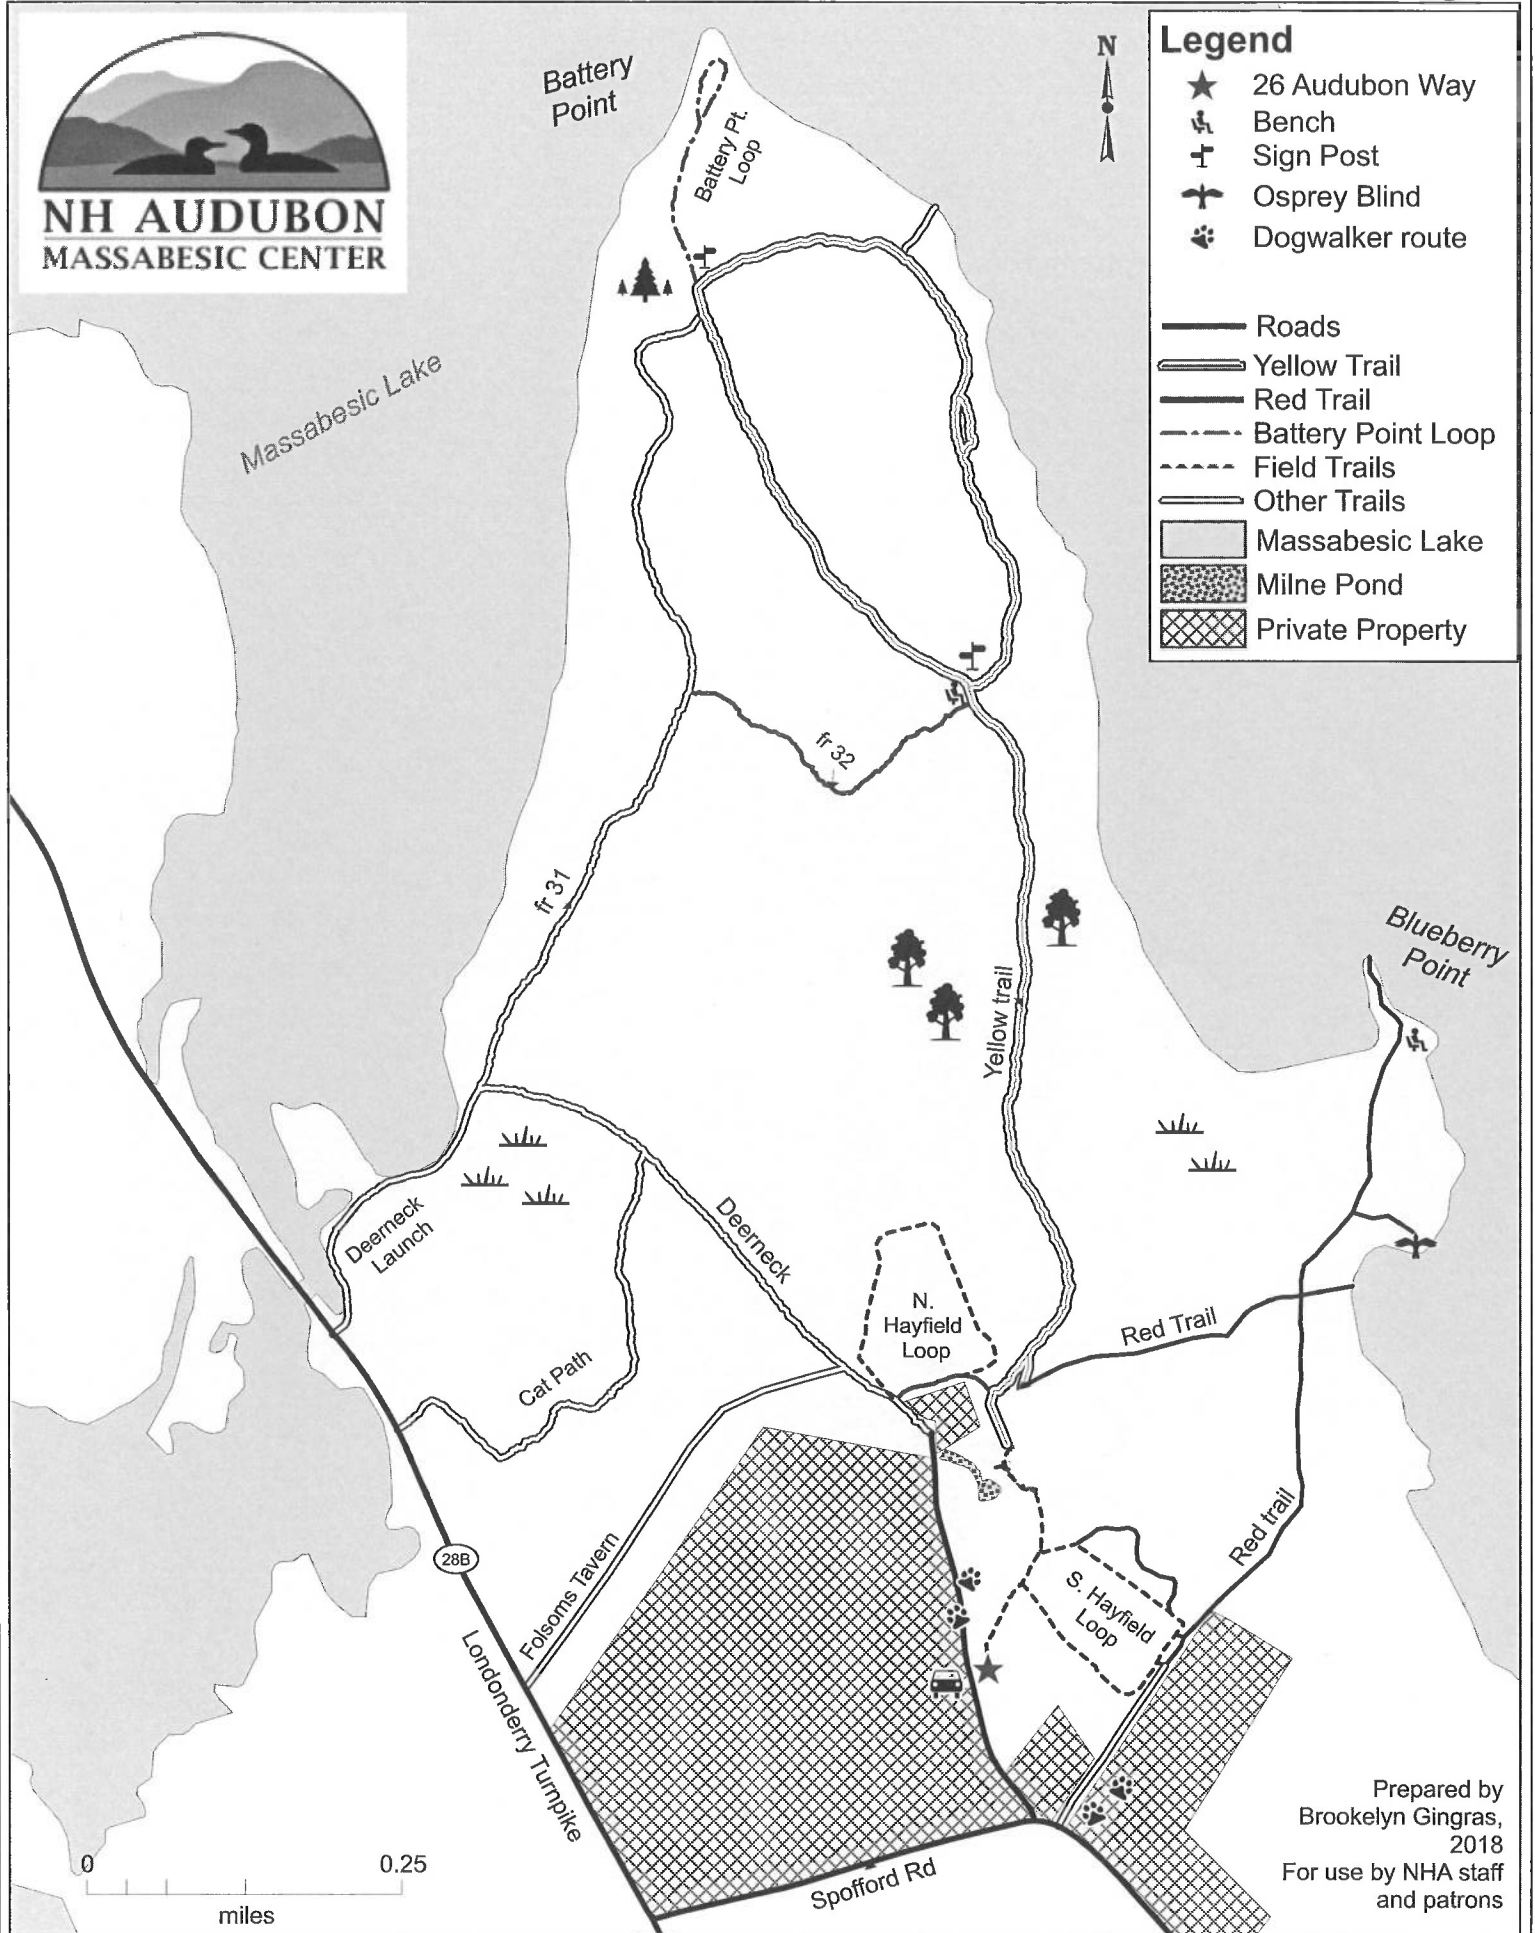

Massabesic Audubon Center and Wildlife Sanctuary

NH AUDUBON
MASSABESIC CENTER

Legend

- ★ 26 Audubon Way
- ♿ Bench
- ⊕ Sign Post
- ✈ Osprey Blind
- 🐾 Dogwalker route

- Roads
- ▬ Yellow Trail
- ▬ Red Trail
- - - Battery Point Loop
- - - Field Trails
- ▬ Other Trails
- ☐ Massabesic Lake
- ▨ Milne Pond
- ▩ Private Property